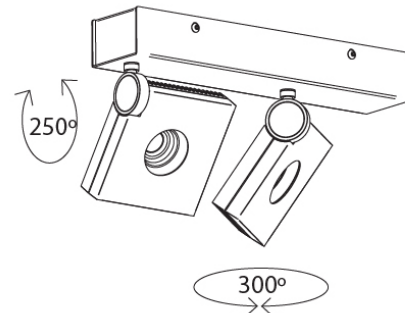

BRIDGE DOUBLE SURFACE

D92112

PROJECT	
TYPE	
NOTES	
QUANTITY	
DATE	

GENERAL

Series: Bridge
Subseries: Bridge Double
Brand: Milan
Division: Design
Mounting Type: Surface
Mounting Location: Ceiling
Subcategory: Spots

PHYSICAL

Shape: Rectangle
Length (mm): 280
Length (in): 11
Width (mm): 110
Width (in): 4 ³/₁₆
Extension (mm): 156
Extension (in): 6 ¹/₈
Light Distribution: Adjustable / Direct
Weight (kg): 3.62
Weight (lbs): 8
Fixture Finish: WHI
Fixture Material: Aluminum

ELECTRICAL

Input Wattage Range: 20 - 29 W
Number of Lamps: 2
Lamp Type: LED
Total Output Wattage (W): 20
Dimming: Tri-Mode (Non-Dimming and Phase Dimming (120Vac only) and 0-10V Dimming)
Driver Included: Yes
Driver Location: Integrated
Driver Type: Constant Current - Universal
Driver Class: Class 2
Input Voltage (V): 120 - 277
Constant Current (MA): 700

LED

Number of LEDs: 2
Color Temperature (°K): 3000
Max. Delivered Lumen (lm): 2020
CRI: >80 CRI
Lamp Life (hrs): 50000

OPTICAL

Reflector°: 50

RATINGS AND CERTIFICATIONS

Certified By: CSA Certified to UL and CSA Standards
IP rating: IP20