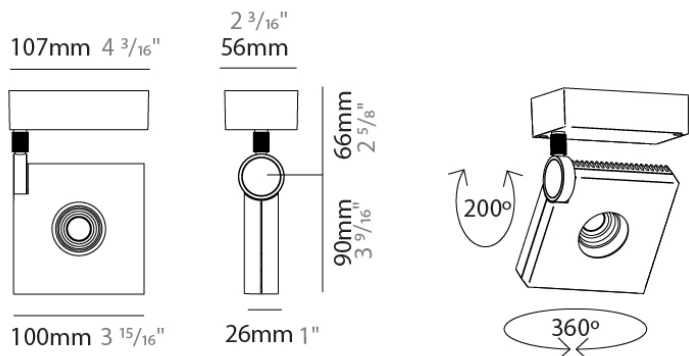

BRIDGE SINGLE SURFACE

D92110

PROJECT _____

TYPE _____

NOTES _____

QUANTITY _____

DATE _____

GENERAL

Series: Bridge
Subseries: Bridge Single
Brand: Milan
Division: Design
Mounting Type: Surface
Mounting Location: Ceiling
Subcategory: Spots

PHYSICAL

Shape: Rectangle
Length (mm): 107
Length (in): 4 ³/₁₆
Width (mm): 110
Width (in): 4 ³/₁₆
Extension (mm): 156
Extension (in): 6 ¹/₈
Light Distribution: Adjustable / Direct
Weight (kg): 1.4
Weight (lbs): 3
Fixture Finish: WHI
Fixture Material: Aluminum

ELECTRICAL

Input Wattage Range: 10 - 19 W
Lamp Type: LED
Total Output Wattage (W): 9.7
Dimming: Non-Dimming / Phase Dimming (120Vac only) / 0-10V Dimming
Driver Included: Yes
Driver Location: External
Driver Type: Constant Current - 120 / 277Vac
Driver Class: Class 2
Input Voltage (V): 120 - 277
Constant Current (mA): 350

LED

Number of LEDs: 1
Color Temperature (°K): 3000
Max. Delivered Lumen (lm): 1010
CRI: >80 CRI
Lamp Life (hrs): 50000

OPTICAL

Reflector°: 50

RATINGS AND CERTIFICATIONS

Certified By: CSA Certified to UL and CSA Standards
IP rating: IP20