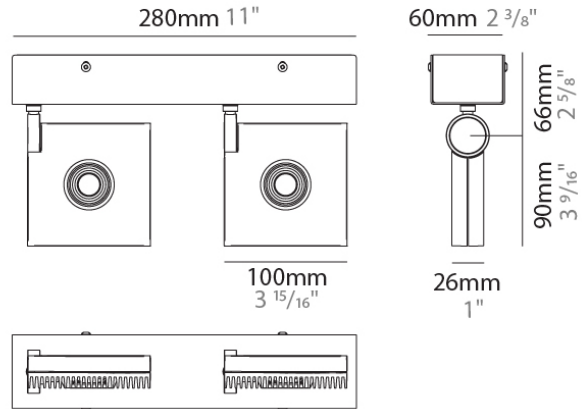

BRIDGE DOUBLE SURFACE

D92112

PROJECT	
TYPE	
NOTES	
QUANTITY	
DATE	

GENERAL

Series: Bridge
Subseries: Bridge Double
Brand: Milan
Division: Design
Mounting Type: Surface
Mounting Location: Ceiling
Subcategory: Spots

PHYSICAL

Shape: Rectangle
Length (mm): 280
Length (in): 11
Width (mm): 110
Width (in): 4 ³/₁₆
Extension (mm): 156
Extension (in): 6 ¹/₈
Light Distribution: Adjustable / Direct
Weight (kg): 3.62
Weight (lbs): 8
Fixture Finish: WHI
Fixture Material: Aluminum

ELECTRICAL

Input Wattage Range: 20 - 29 W
Number of Lamps: 2
Lamp Type: LED
Total Output Wattage (W): 20
Dimming: Tri-Mode (Non-Dimming and Phase Dimming (120Vac only) and 0-10V Dimming)
Driver Included: Yes
Driver Location: Integrated
Driver Type: Constant Current - Universal
Driver Class: Class 2
Input Voltage (V): 120 - 277
Constant Current (MA): 700

LED

Number of LEDs: 2
Color Temperature (°K): 3000
Max. Delivered Lumen (lm): 2020
CRI: >80 CRI
Lamp Life (hrs): 50000

OPTICAL

Reflector°: 50

RATINGS AND CERTIFICATIONS

Certified By: CSA Certified to UL and CSA Standards
IP rating: IP20